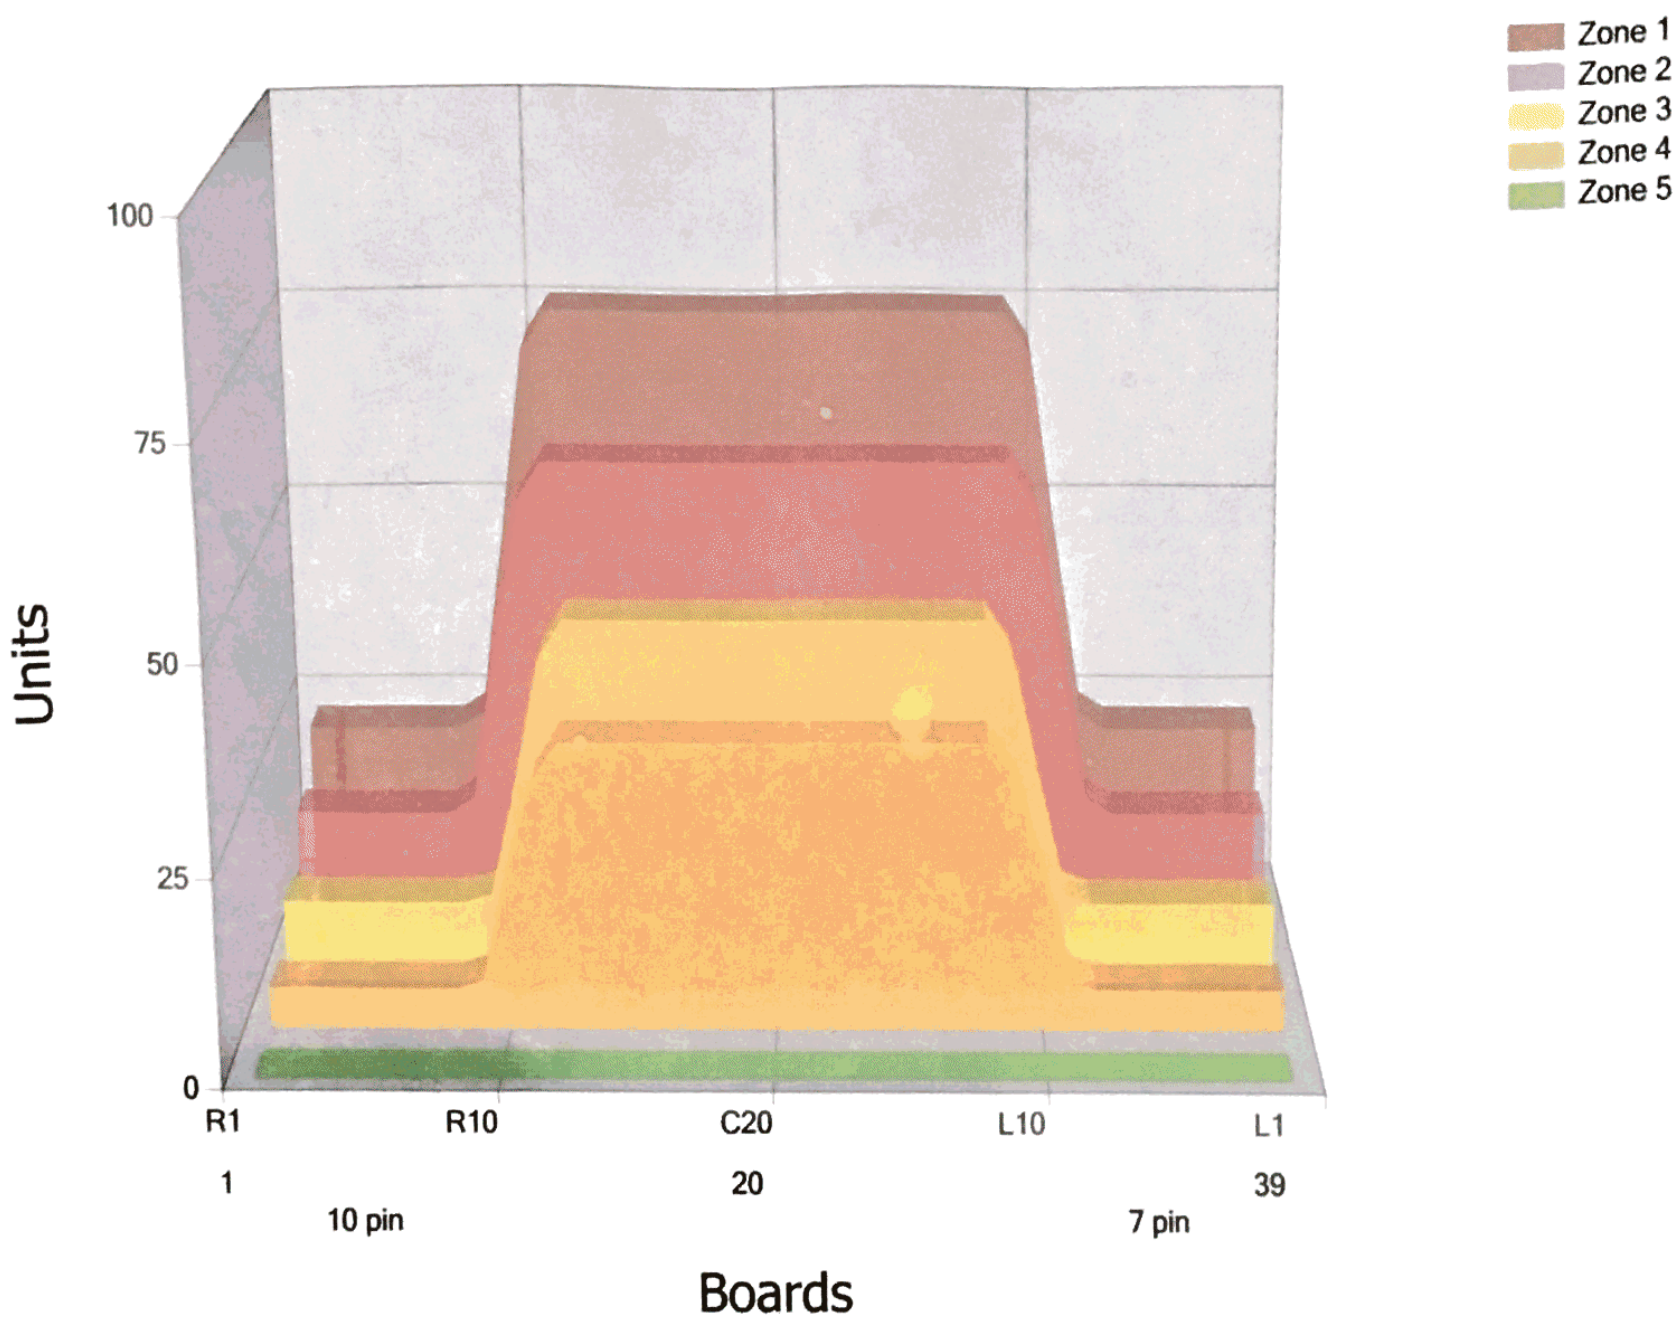

A22W22-1

Proj. 4

15BT FR

Conditioner:

Cleaner:

Zone Configuration

Cleaner Transition

Mode: Clean and Condition

Speed: Max Clean

Start Cleaner Spray: 0 Feet

Start Squeegee: 0 Feet

Start Conditioning: 6 Inches

Split Pattern: No

Zone 1	Avg	Ratio	Zone 2	Avg	Ratio
Left	22.0	3.4 : 1	Left	16.0	3.8 : 1
Right	22.0	3.4 : 1	Right	16.0	3.8 : 1
Center	75.0		Center	60.0	

Zone 3	Avg	Ratio	Zone 4	Avg	Ratio
Left	10.0	4.5 : 1	Left	5.0	7.0 : 1
Right	10.0	4.5 : 1	Right	5.0	7.0 : 1
Center	45.0		Center	35.0	

Zone 5	Avg	Ratio
Left	0.0	1.0 : 1
Right	0.0	1.0 : 1
Center	0.0	